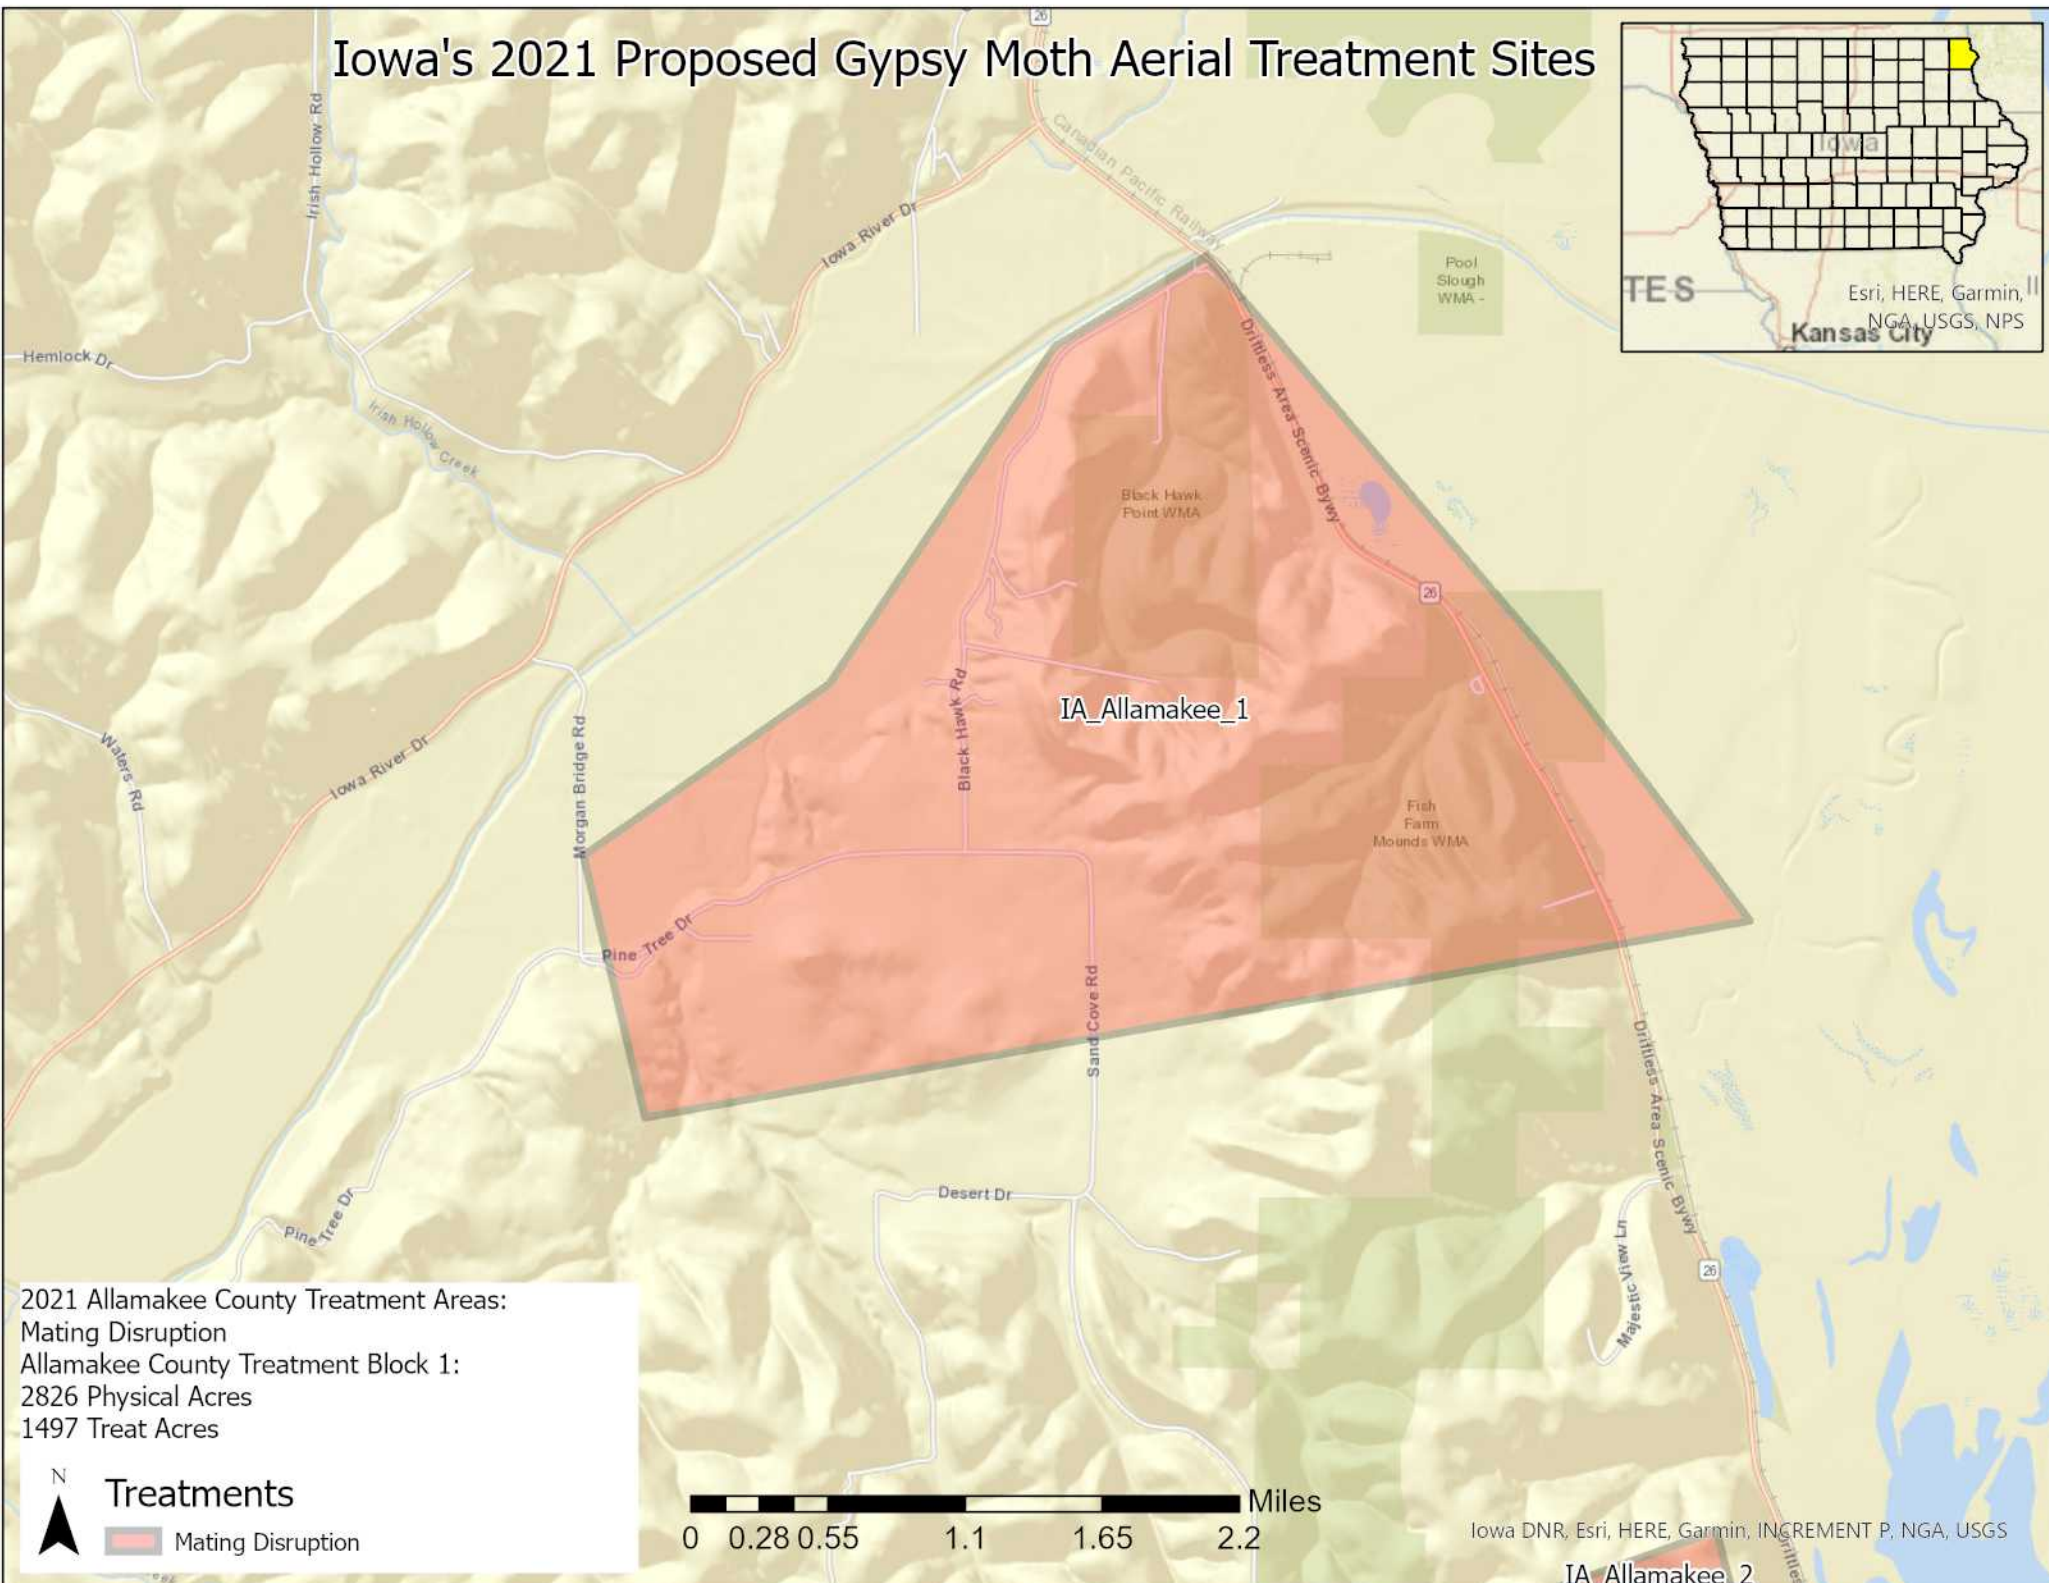

# Iowa's 2021 Proposed Gypsy Moth Aerial Treatment Sites

2021 Allamakee County Treatment Areas:  
Mating Disruption  
Allamakee County Treatment Block 1:  
2826 Physical Acres  
1497 Treat Acres

**Treatments**  
■ Mating Disruption