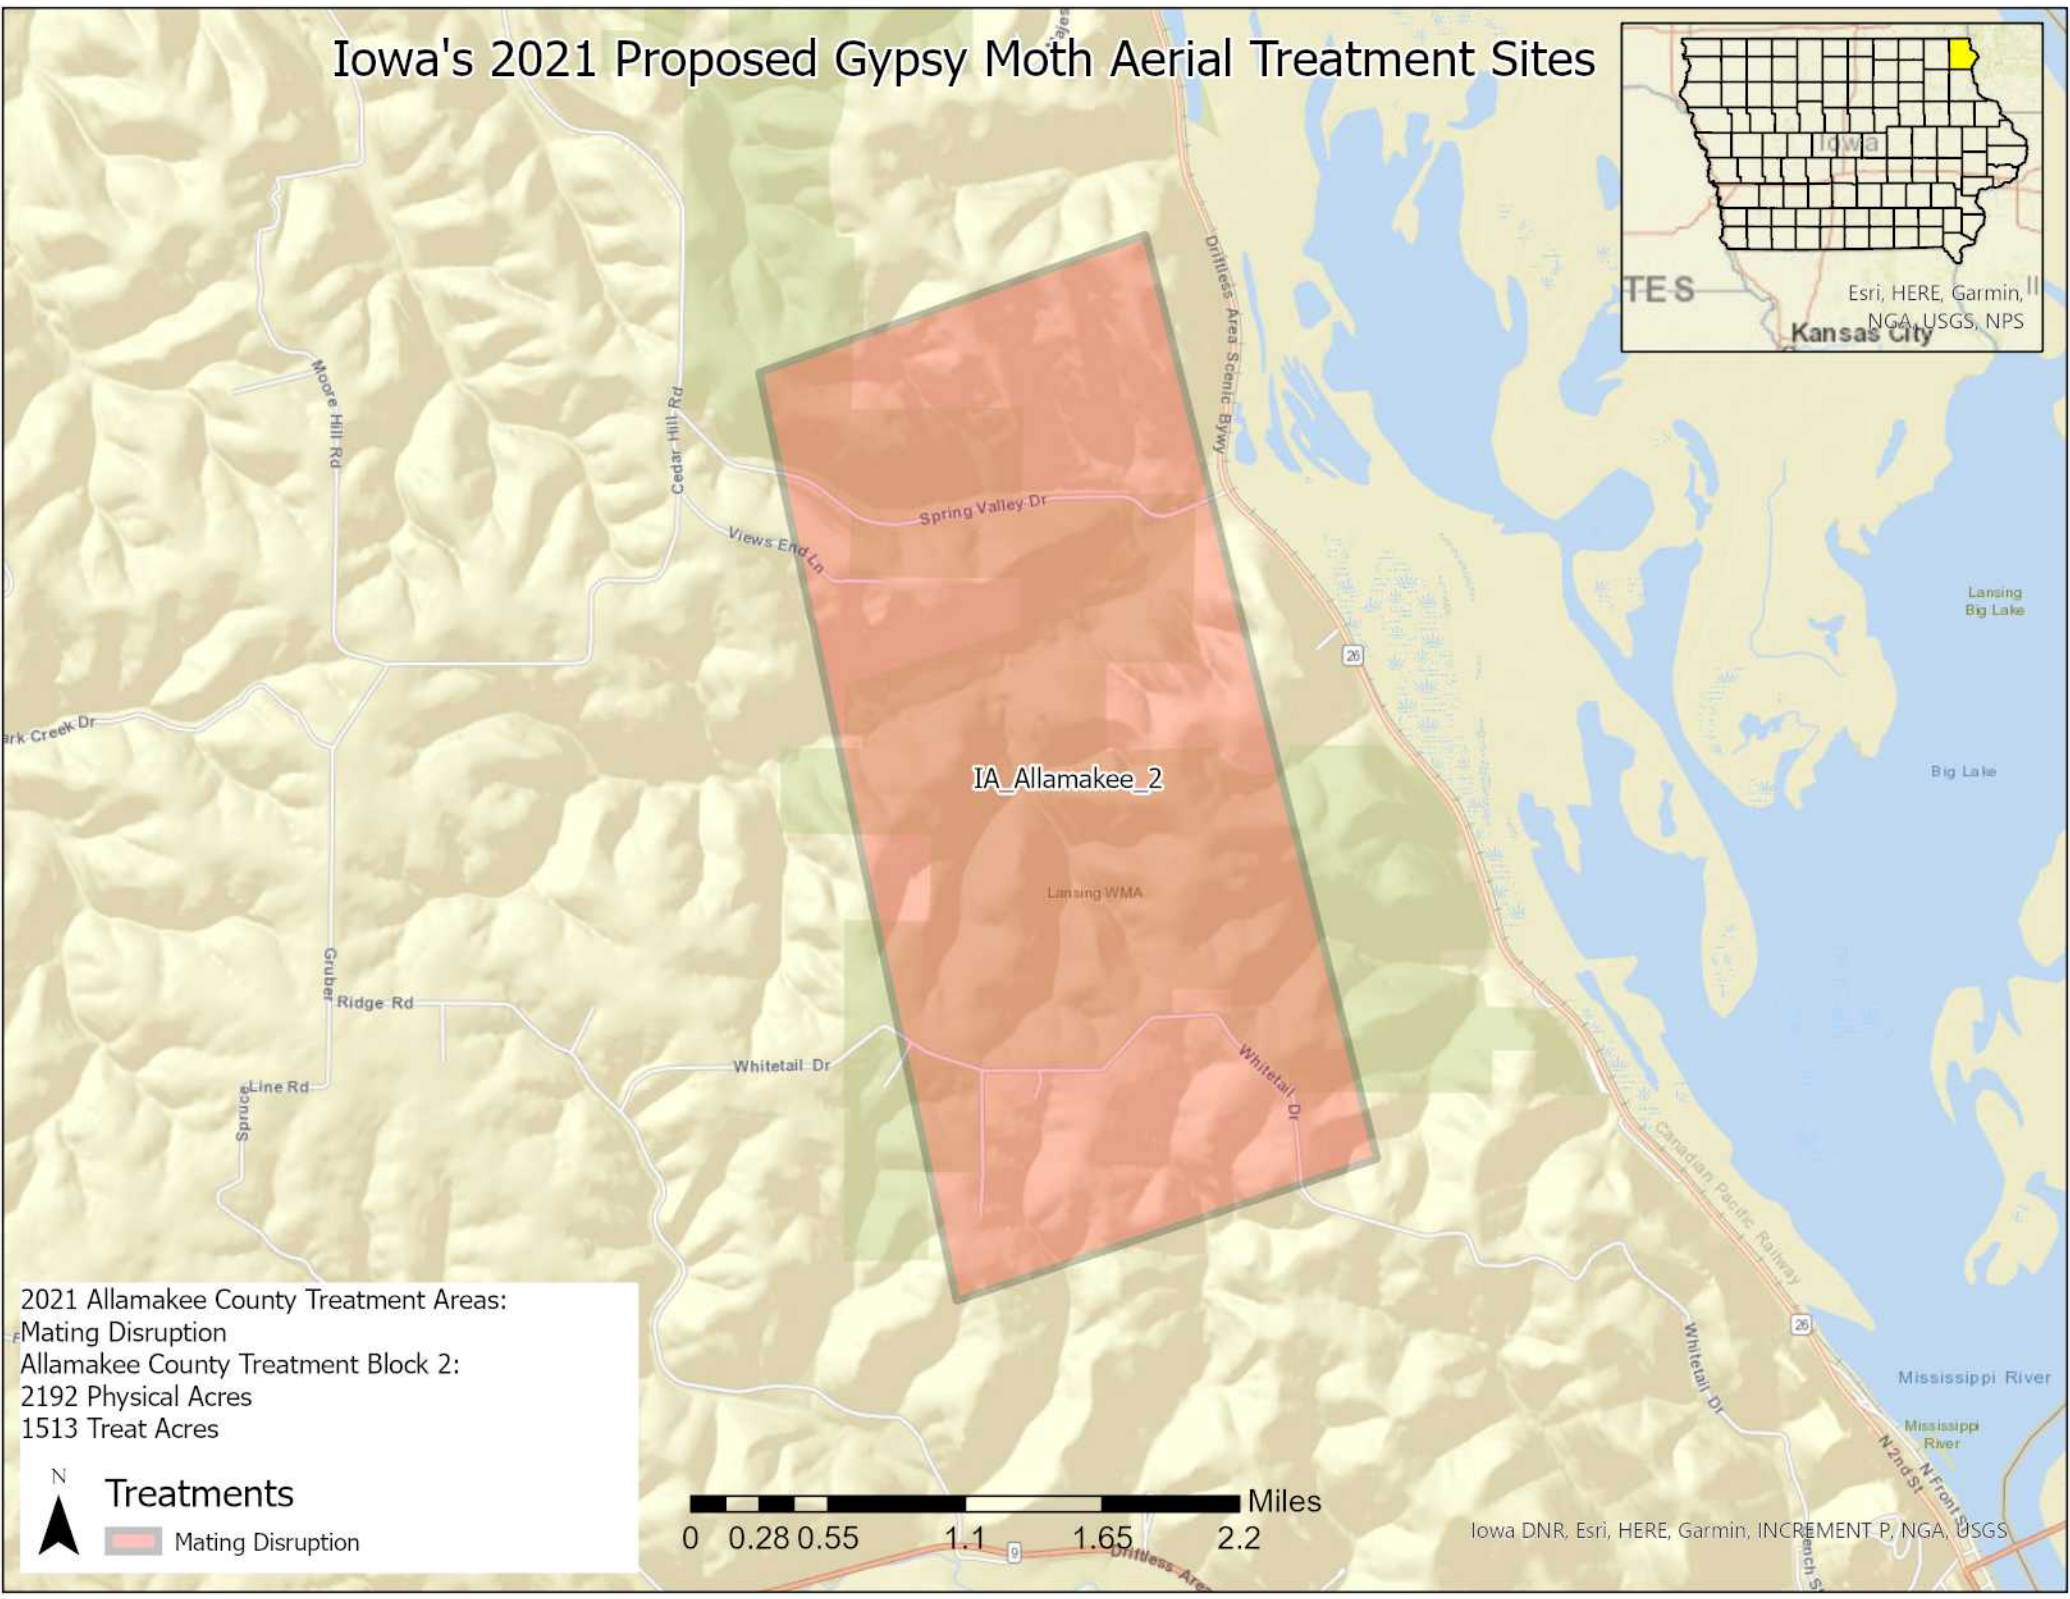

Iowa's 2021 Proposed Gypsy Moth Aerial Treatment Sites

2021 Allamakee County Treatment Areas:
Mating Disruption
Allamakee County Treatment Block 2:
2192 Physical Acres
1513 Treat Acres

Treatments
Mating Disruption